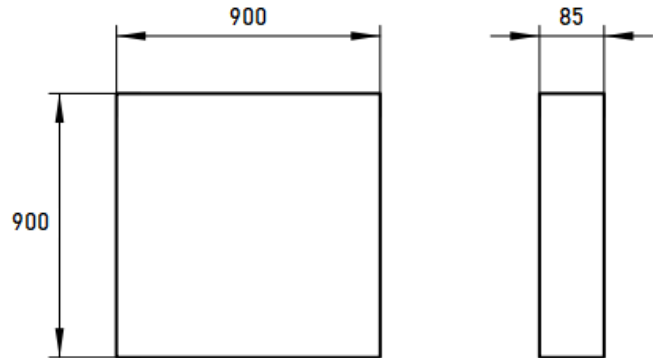

Helix Square Surface Large

This product is also available in suspended mount

The Helix Square is available in suspended (available direct and indirect) and surface mounting. A bold square architectural feature light bringing character and presence to a commercial space.

Luminaire details

Fitting Type:	Surface	Power:	198-264 VAC voltage 176-276 VDC voltage
IP Rating:	IP20	MacAdams Step:	3
Typical Lumens:	11250	UGR:	UGR>19
Watts:	79	Emergency:	1 or 3 hour optional
Lumen Efficacy:	142.41	Lifetime:	L80F10
Diameter (mm):	900 × 900 × 85 mm	Warranty:	5 Years

Specification Codes for Helix Square Surface Large

Reality Series-Helix Square-Surface-79 Watts-3000K 80CRI-Non-Dim-white-Acrylic satin diffuser

Range	Product	Size/Power	Beam Angle	CCT	Dimming	Main Colour	Secondary Colour (if applicable)	Accessories
R	HELF	L/79		3080	C	02		AS
Reality Series	Helix Square	HELFS / 9 or 11 Watts HELFM / 35 or 43 Watts HELFL / 79 or 96 Watts		3000k / 80 CRI 4000k / 80 CRI	A / DALI C / Non-Dim	01 / Black 02 / White 03 / Grey 05 / Granite Grey		Acrylic satin diffuser