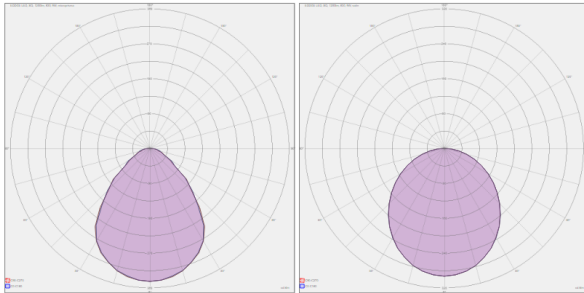

Helix Square Surface Large

This product is also available in suspended mount

The Helix Square is available in suspended (available direct and indirect) and surface mounting. A bold square architectural feature light bringing character and presence to a commercial space.

Luminaire details

Fitting Type:	Surface	Power:	198-264 VAC voltage 176-276 VDC voltage
IP Rating:	IP20	MacAdams Step:	3
Typical Lumens:	11250	UGR:	UGR>19
Watts:	79	Emergency:	1 or 3 hour optional
Lumen Efficacy:	142.41	Lifetime:	L80F10
Diameter (mm):	900 × 900 × 85 mm	Warranty:	5 Years

Specification Codes for Helix Square Surface Large

Reality Series-Helix Square-Surface-79 Watts-3000K 80CRI-Non-Dim-white-Acrylic satin diffuser

Range	Product	Size/Power	Beam Angle	CCT	Dimming	Main Colour	Secondary Colour (if applicable)	Accessories
R	HELF	L/79		3080	C	02		AS
Reality Series	Helix Square	HELFS / 9 or 11 Watts HELFM / 35 or 43 Watts HELFL / 79 or 96 Watts		3000k / 80 CRI 4000k / 80 CRI	A / DALI C / Non-Dim	01 / Black 02 / White 03 / Grey 05 / Granite Grey		Acrylic satin diffuser