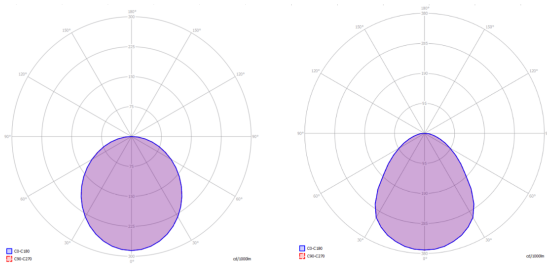

Luminaire details

Fitting Type:	Suspended	Power:	198-264 VAC voltage 176-276 VDC voltage
IP Rating:	IP20	MacAdams Step:	3
Typical Lumens:	2821	UGR:	UGR<19
Watts:	20	Emergency:	1 or 3 hour optional
Lumen Efficacy:	141.05	Lifetime:	L70B50
Diameter (mm):	355	Warranty:	5 Years

Specification Codes for Alpha Suspended Small

Reality Series-Alpha Suspended Small-Suspended-20 Watts-3000K 80CRI-Non-Dim-white-Acrylic satin diffuser

Range	Product	Size/Power	Beam Angle	CCT	Dimming	Main Colour	Secondary Colour (if applicable)	Accessories
R	ALPA	S/20		3080	C	02		AS
Reality Series	Alpha	ALPAS / 20 Watts ALPAM / 20 or 27 Watts ALPAL / 40 or 55 Watts ALPAX / 128 Watts		3000k / 80 CRI 4000k / 80 CRI	A / DALI C / Non-Dim	01 / Black 02 / White 03 / Grey 05 / Granite Grey		AS/ Acrylic satin diffuser or MP/ Microprismatic diffuser