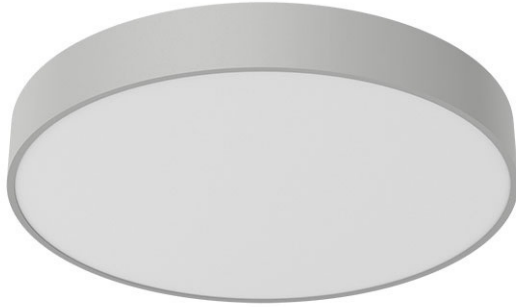

Alpha Suspended Small

This product is also available in surface and recessed mount

Available in suspended, surface or recessed mount. This luminaire with its uniform, glare-free light is ideal for creative and task areas, providing a visual impact to any space

Luminaire details

Fitting Type:	Suspended	Power:	198-264 VAC voltage 176-276 VDC voltage
IP Rating:	IP20	MacAdams Step:	3
Typical Lumens:	2821	UGR:	UGR<19
Watts:	20	Emergency:	1 or 3 hour optional
Lumen Efficacy:	141.05	Lifetime:	L70B50
Diameter (mm):	355	Warranty:	5 Years

Specification Codes for Alpha Suspended Small

Reality Series-Alpha Suspended Small-Suspended-20 Watts-3000K 80CRI-Non-Dim-white-Acrylic satin diffuser

Range	Product	Size/Power	Beam Angle	CCT	Dimming	Main Colour	Secondary Colour (if applicable)	Accessories
R	ALPA	S/20		3080	C	02		AS
Reality Series	Alpha	ALPAS / 20 Watts ALPAM / 20 or 27 Watts ALPAL / 40 or 55 Watts ALPAX / 128 Watts		3000k / 80 CRI 4000k / 80 CRI	A / DALI C / Non-Dim	01 / Black 02 / White 03 / Grey 05 / Granite Grey		AS/ Acrylic satin diffuser or MP/ Microprismatic diffuser