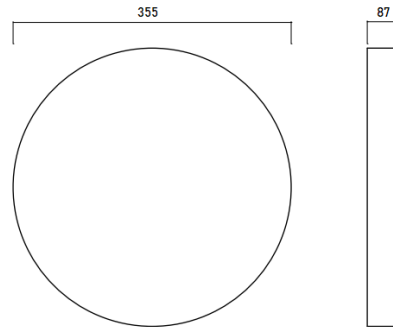

Luminaire details

Fitting Type:	Suspended	Power:	198-264 VAC voltage 176-276 VDC voltage
IP Rating:	IP20	MacAdams Step:	3
Typical Lumens:	2821	UGR:	UGR<19
Watts:	20	Emergency:	1 or 3 hour optional
Lumen Efficacy:	141.05	Lifetime:	L70B50
Diameter (mm):	355	Warranty:	5 Years

Specification Codes for Alpha Suspended Small

Reality Series-Alpha Suspended Small-Suspended-20 Watts-3000K 80CRI-Non-Dim-white-Acrylic satin diffuser

Range	Product	Size/Power	Beam Angle	CCT	Dimming	Main Colour	Secondary Colour (if applicable)	Accessories
R	ALPA	S/20		3080	C	02		AS
Reality Series	Alpha	ALPAS / 20 Watts ALPAM / 20 or 27 Watts ALPAL / 40 or 55 Watts ALPAX / 128 Watts		3000k / 80 CRI 4000k / 80 CRI	A / DALI C / Non-Dim	01 / Black 02 / White 03 / Grey 05 / Granite Grey		AS/ Acrylic satin diffuser or MP/ Microprismatic diffuser